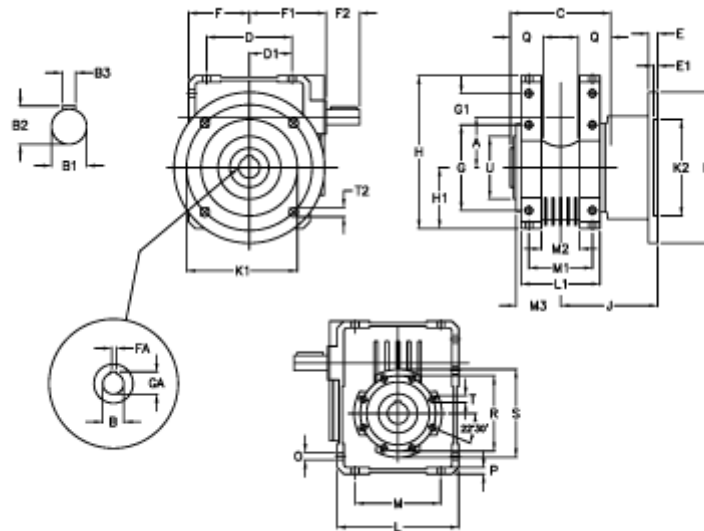

Article number: 3922086010400

Description: Worm gear with solid input shaft
W 86UF1-10-HS unassembled

Measures

A = 86.90	Description = W86UF-xx-P71 B5	G1 = 45.5	L = 200	Q = 45
B = 35	E = 15	GA = 38.3	L1 = 125	R = 130
B1 = 25	E1 = 6	H = 245.5	M = 144	S = 150
B2 = 28.0	F = 100.0	H1 = 100.0	M1 = 101	T = M10x18
B3 = 8	F1 = 142.5	J = 151.0	M2 = 57	T2 = 12.5
C = 140	F2 = 50	K = 210	M3 = 64.5	U = 110
D = 144.0	FA = 10	K1 = 176	O = 11.5	
D1 = 72.0	G = 144	K2 = 152	P = 11	